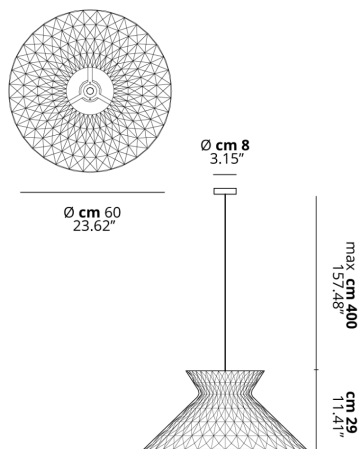

SUGEGASA

FEATURES

- Frame:** Metal
- Diffusor:** PMMA
- Dimmable:** Yes
- Dimmer:** Not Included
- Bulb:** Not Included

BULB

-  **E27 G95 CFL** 1 x max 23W
-  **E27 G95 LED** 1 x max available

CERTIFICATION

SPECIFICATION SHEET

PHOTOMETRIC CURVE

None

FRAME	DIFFUSOR	LED COLOUR	CODE
 Chrome	 Clear Azure	Optionally	163004
 Chrome	 Clear Fumé	Optionally	163002
 Chrome	 Crystal	Optionally	163001